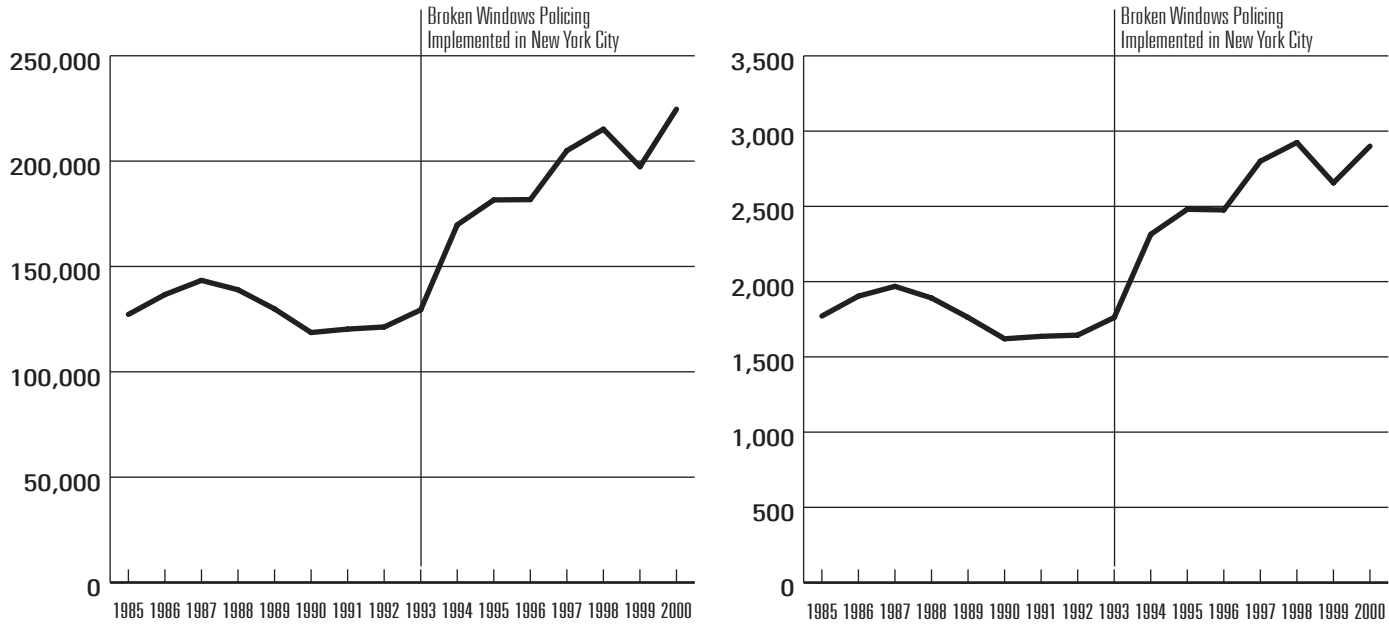

**Figures 2a (left) and 2b (right): The Increase of Arrests in New York City**

Number and rate (per 100,000) of adult misdemeanor arrests in New York City per year, 1985–2000.

Source: New York State Division of Criminal Justice Services, Criminal Justice Indicators, New York City: 1985–2000