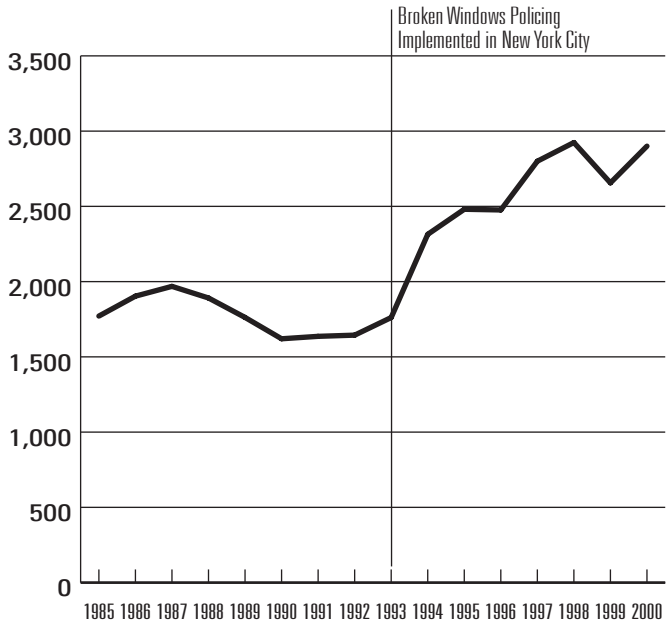

**Figures 2a (left) and 2b (right): The Increase of Arrests in New York City**

Number and rate (per 100,000) of adult misdemeanor arrests in New York City per year, 1985–2000.

Source: New York State Division of Criminal Justice Services, Criminal Justice Indicators, New York City: 1985–2000